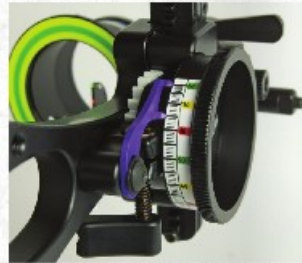

Product Showcase

Bolt Pitbull Pistol Crossbow

The Tactical Crusader has been expanding its line of Bolt compact crossbows for recreational use and small pest control. The Pitbull below has a 28 pound draw and comes with three plastic arrows. Needle sharp aluminum arrows, wrist quivers and lightweight targets are available accessories to complement this $69.99 retail model. The same firm offers compact recurve models up to 80 pounds, all backed by a one year warranty. Call the Minnesota firm at (763) 400-8000 or email Grant Johnson, grant@thetacticalcrusader.com.

Cuddeback Silver Series

Cuddeback Silver Series cameras include the Black Flash model 1231 and the Long Range IR model 1224 with 20 high-power LEDs and a 100 foot flash range. Both the 1231 and 1224 are built using rugged housings with overmolded rubber doors and thumb-screws. There are no latches or clips to break on these units. Both of them have

Cuddeback's 1/4 second triggerspeed. Both Silver Series models also feature 20 MP picture resolution, zone control, burst mode, video mode and Cuddeback's 5.2.1 warranty. The MSRP is $170. For more information, please call (920) 347-3810.

Caldwell Pic Rail XLA Bipod

The new Caldwell Pic Rail XLA Fixed Bipod provides a stable shooting platform. The integrated 1.5 inch long picatinny rail clamp fastens directly to a firearm's or crossbow's picatinny or quad rail. The bipods are collapsible, so they can remain affixed for easy transport.

The bipods are available in two models: 6-9 inch and 9-13 inch. They feature a lightweight aluminum design, soft rubber feet for enhanced stability and spring-loaded legs with lockout knobs. A cam over lever secures the bipod to a picatinny rail firmly. The MSRP is $49.99. For more information, please call (573) 445-9200.